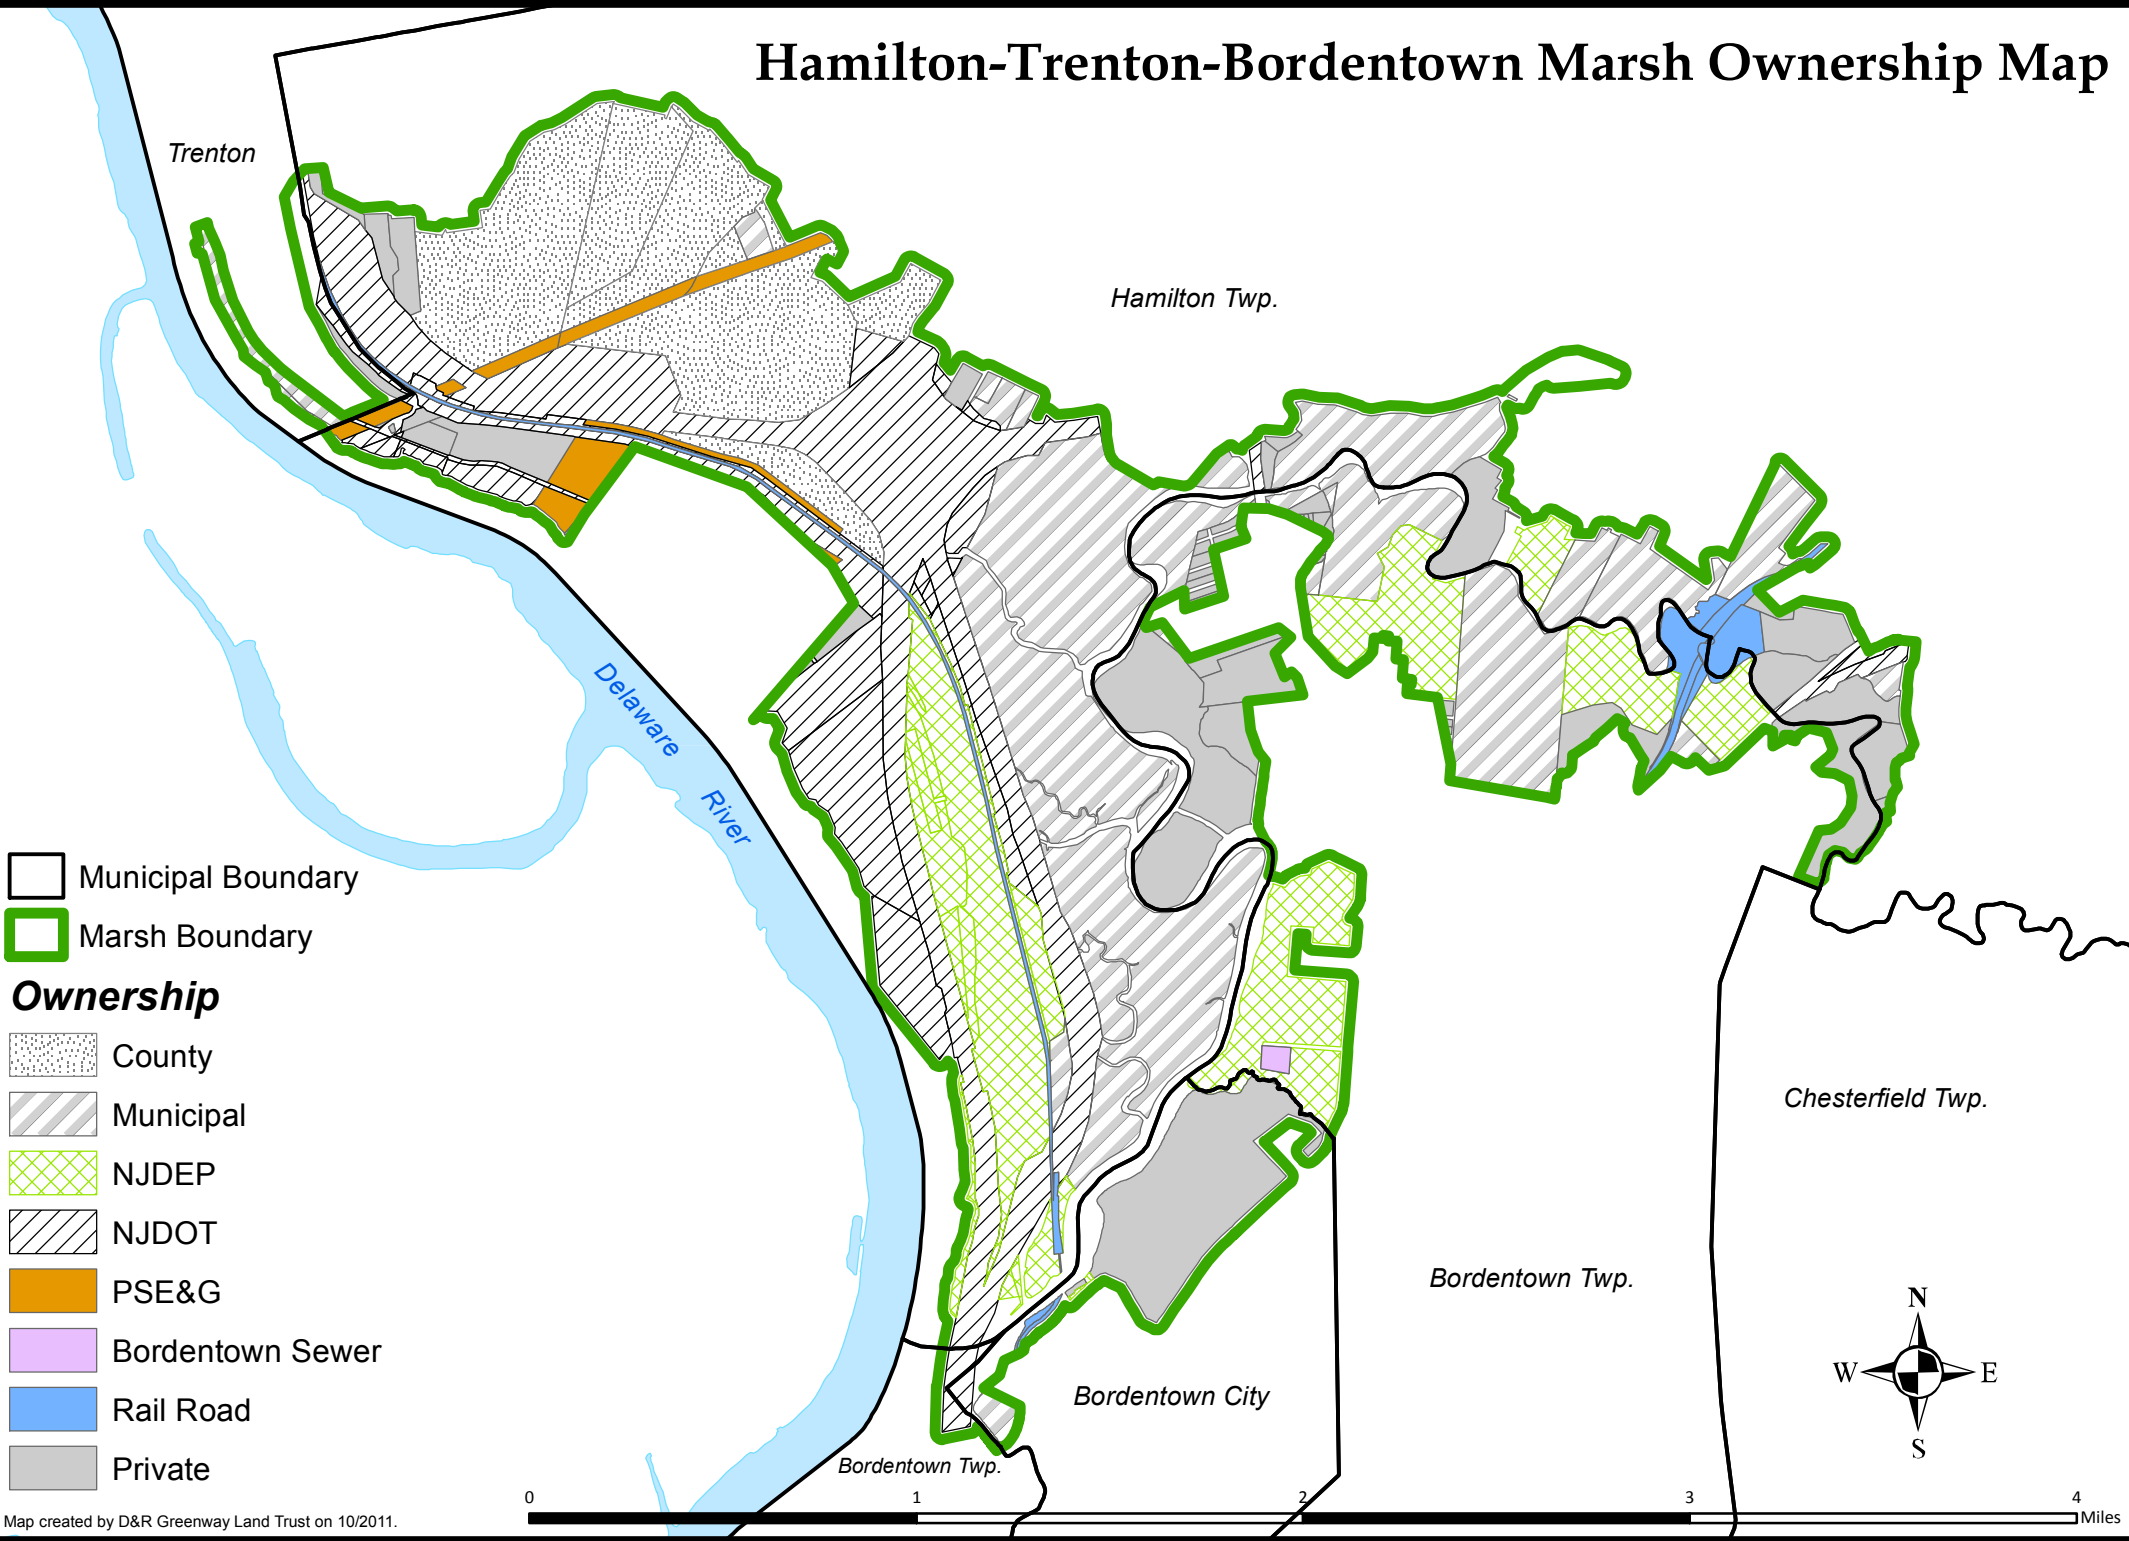

Hamilton-Trenton-Bordentown Marsh Ownership Map

- Municipal Boundary
- Marsh Boundary

Ownership

- ▨ County
- ▨ Municipal
- ▨ NJDEP
- ▨ NJDOT
- ▨ PSE&G
- ▨ Bordentown Sewer
- ▨ Rail Road
- ▨ Private

Map created by D&R Greenway Land Trust on 10/2011.